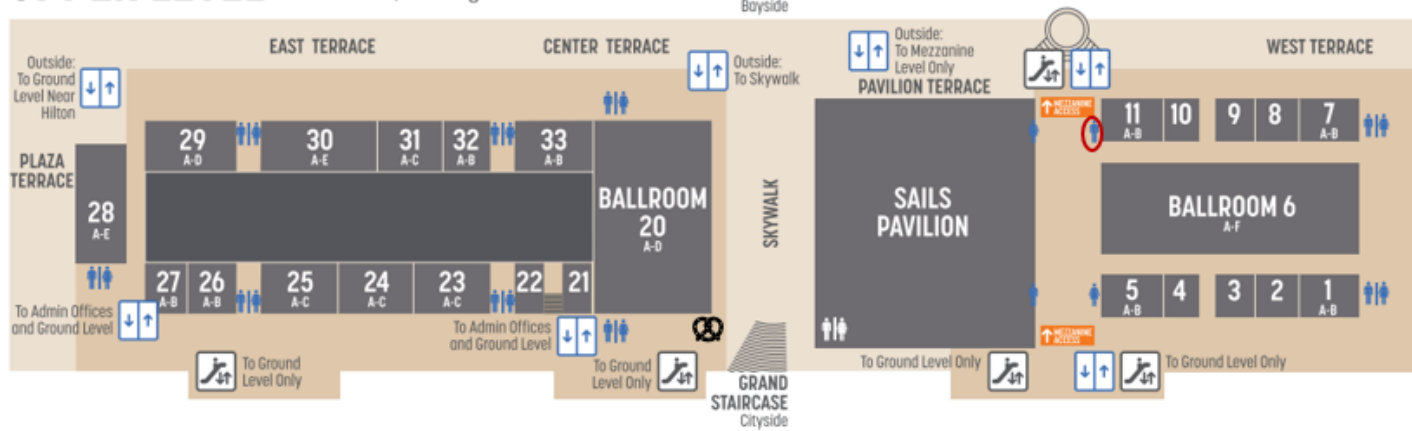

# UPPER LEVEL

Meeting Rooms 1-11, Ballroom 6, Sails Pavilion  
Ballroom 20, Meeting Rooms 21-33

# MEZZANINE LEVEL

Meeting Rooms 12-19

To access Meeting Rooms 12-19, take the Lobby B elevator to the Upper Level and then take the Bayside Elevator to the Mezzanine Level.

# GROUND LEVEL

Lobbies A-H, Exhibit Halls A-H, Plaza Park