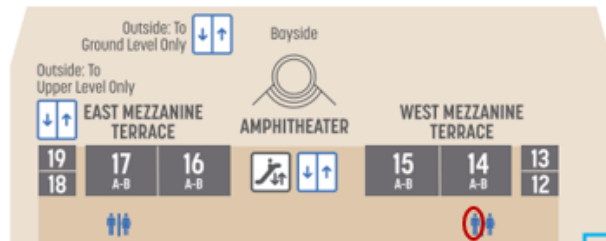

# MEZZANINE LEVEL

Meeting Rooms 12-19

To access Meeting Rooms 12-19, take the Lobby B elevator to the Upper Level and then take the Bayside Elevator to the Mezzanine Level.

# GROUND LEVEL

Lobbies A-H, Exhibit Halls A-H, Plaza Park